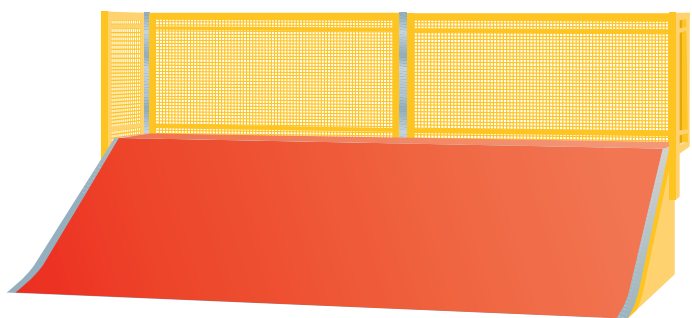

BMX Complex

CUSTOM TRACK AND RAMPS

RECREATION
FOR THE
POPULATION

BMX TRACK IN USE AT THE OUTBACK TOWN OF YALGOO, WESTERN AUSTRALIA

No Dust, No Rust... All Action.

Now your community can have all the thrills and action of a BMX track without all the dust and on-going maintenance.

The Rage Cage BMX track is a custom designed, built on site concrete bike-way, combined with pre-fabricated metal ramps, jumps and railing. The concrete course is finished with a hard-wearing bright coloured surface. The ramps are designed and manufactured in Australia from solid steel, galvanised and brightly powdercoated. They are bolted into position and are virtually indestructible.